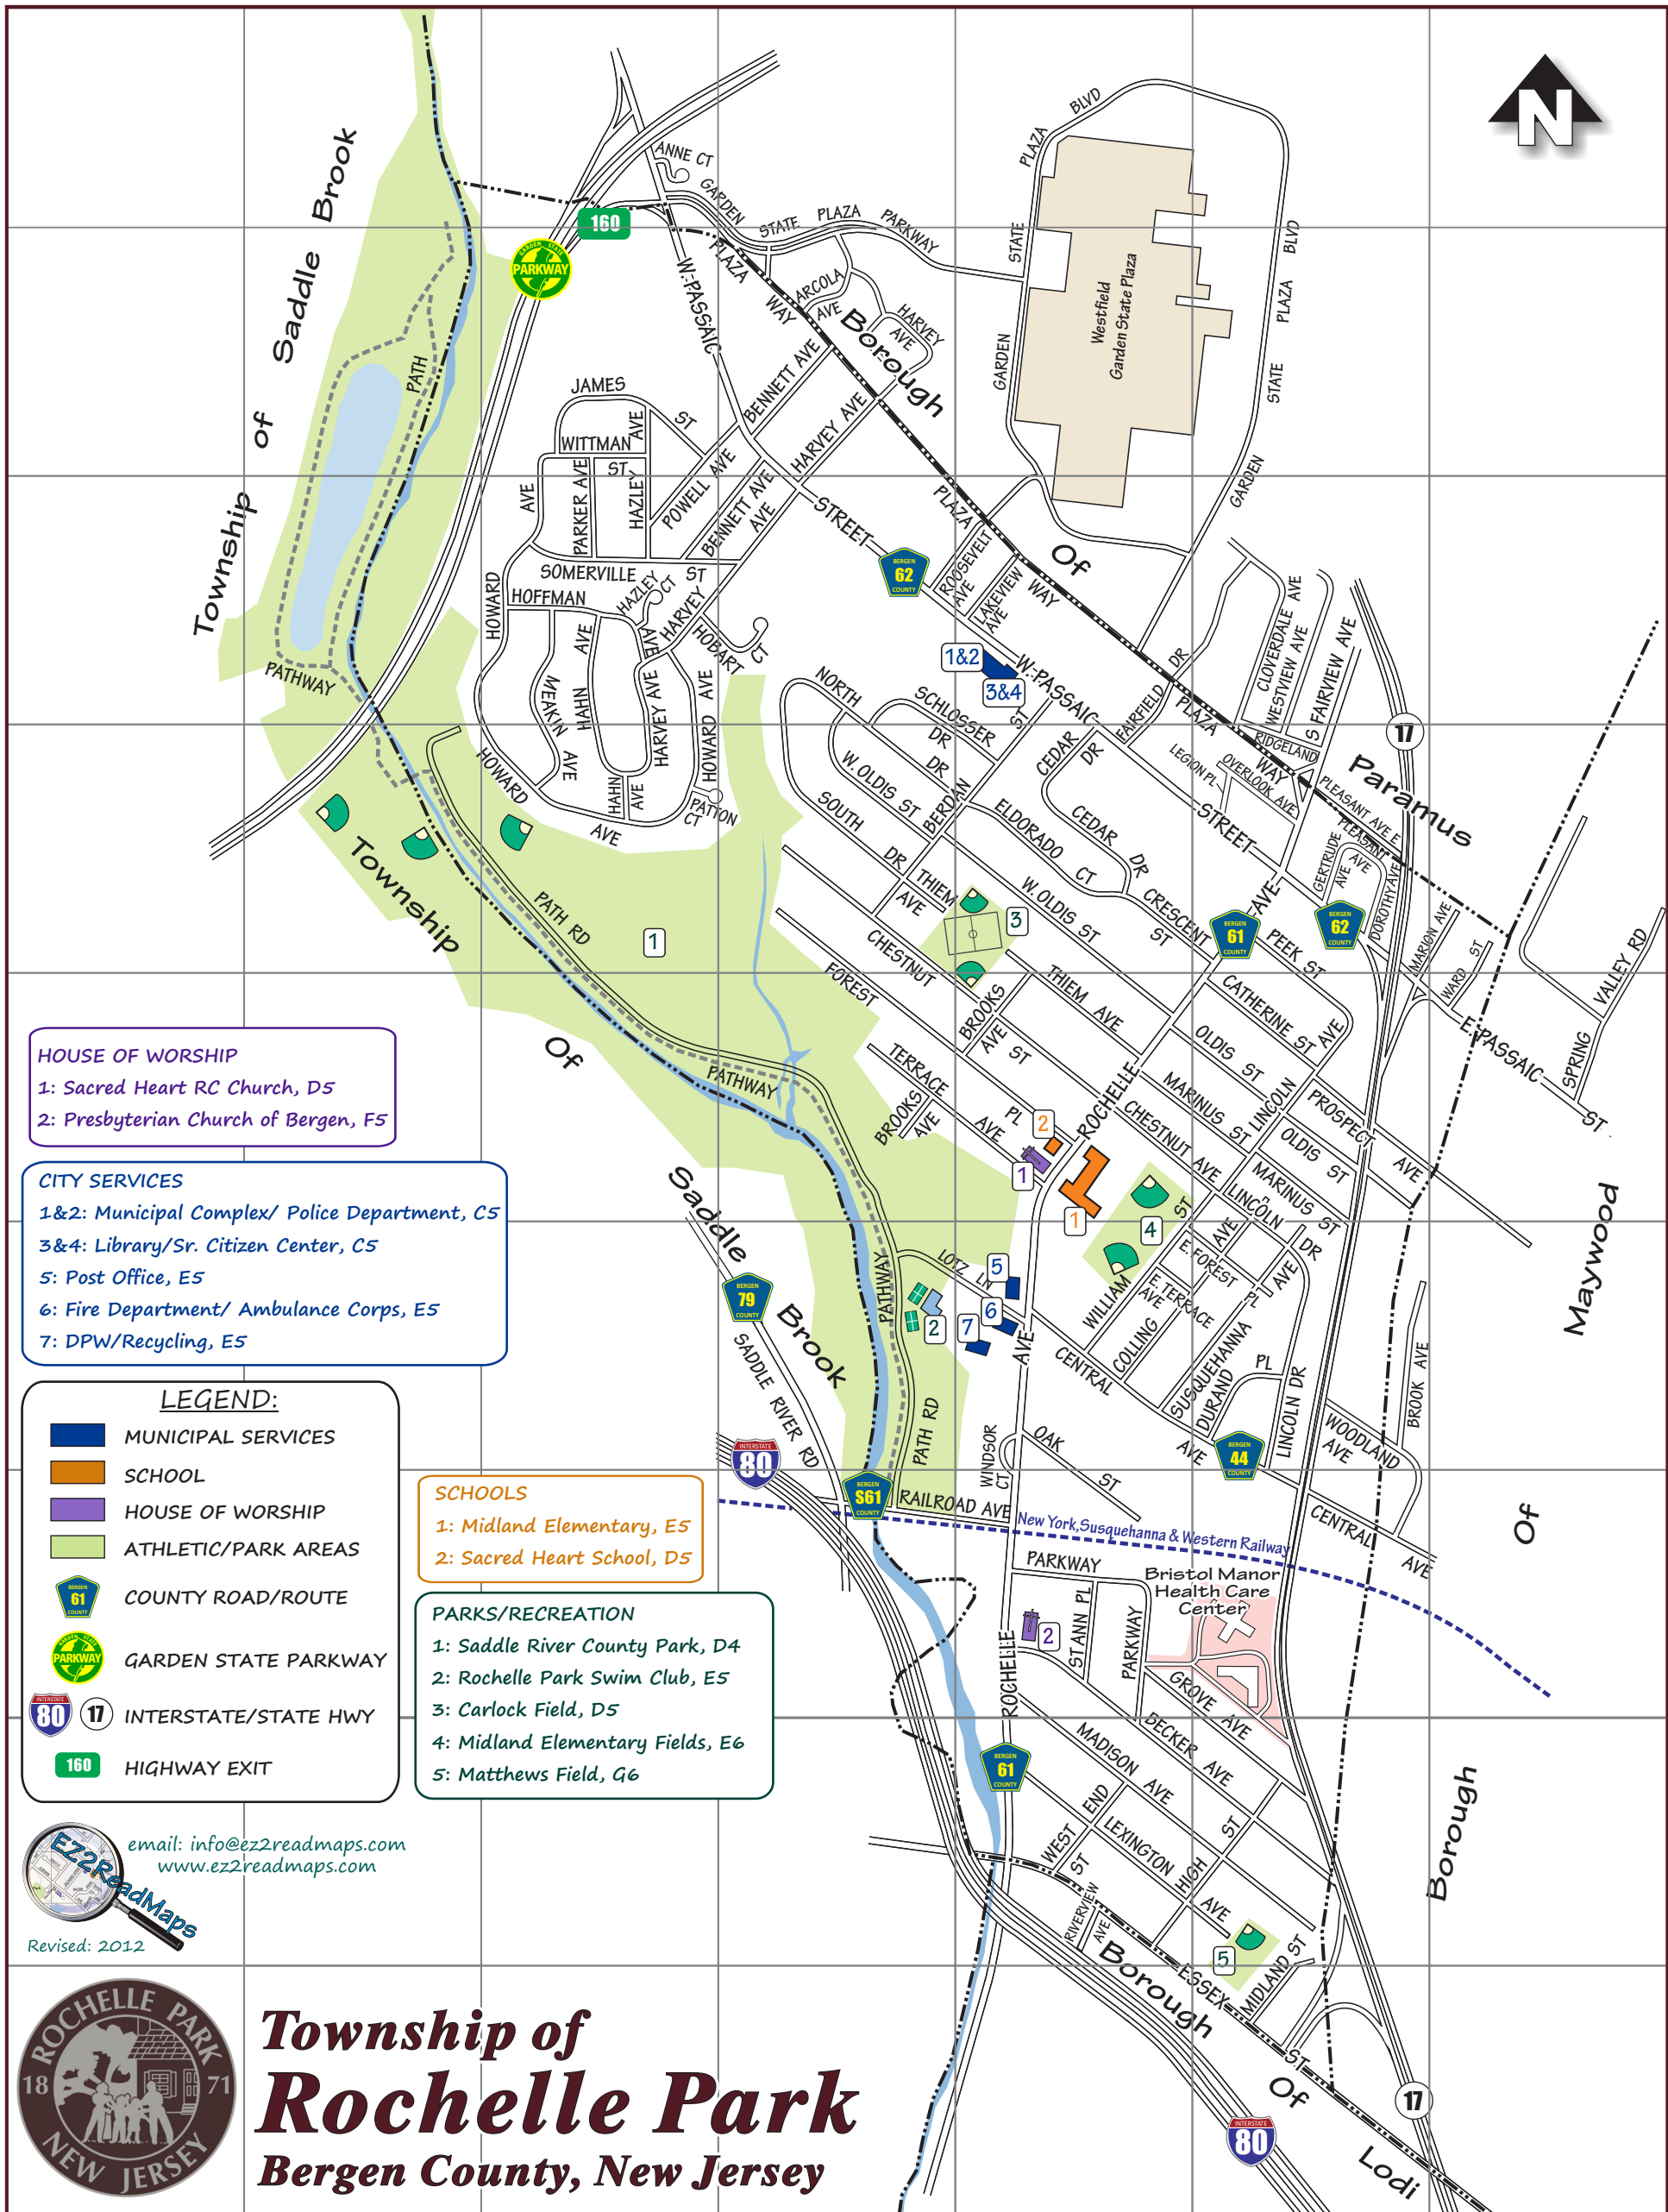

Street #	Street Name	Days Participating
76	Becker Ave	Saturday, April 25, 2026, Sunday, April 26, 2026
99	Berdan St.	Saturday, April 25, 2026, Sunday, April 26, 2026
108	Berdan St.	Saturday, April 25, 2026, Sunday, April 26, 2026
112	Berdan St.	Saturday, April 25, 2026, Sunday, April 26, 2026
39	Central Ave	Saturday, April 25, 2026, Sunday, April 26, 2026
76	Central Ave	Saturday, April 25, 2026
167	Central Ave	Saturday, April 25, 2026, Sunday, April 26, 2026
12	Chestnut Street	Saturday, April 25, 2026
18	Chestnut Street	Saturday, April 25, 2026
5	East Forest Place	Saturday, April 25, 2026, Sunday, April 26, 2026
135	Forest Place	Saturday, April 25, 2026, Sunday, April 26, 2026
10	Grove Ave	Saturday, April 25, 2026, Sunday, April 26, 2026
7	Harvey Ave	Saturday, April 25, 2026
12	Harvey Avenue	Saturday, April 25, 2026, Sunday, April 26, 2026
51	Harvey Avenue	Saturday, April 25, 2026, Sunday, April 26, 2026
28	Hoffman Avenue	Saturday, April 25, 2026, Sunday, April 26, 2026
215	Howard Ave	Saturday, April 25, 2026, Sunday, April 26, 2026
117	Howard Ave.	Saturday, April 25, 2026, Sunday, April 26, 2026
22	Lakeview Ave	Saturday, April 25, 2026
95	Lexington Ave	Saturday, April 25, 2026, Sunday, April 26, 2026
28	North Drive	Saturday, April 25, 2026, Sunday, April 26, 2026
63	Oak st	Saturday, April 25, 2026, Sunday, April 26, 2026
25	Oldis Street	Saturday, April 25, 2026, Sunday, April 26, 2026
27	Oldis Street	Saturday, April 25, 2026, Sunday, April 26, 2026
5	Parker Ave	Saturday, April 25, 2026, Sunday, April 26, 2026
33	Parkway	Saturday, April 25, 2026
42	Parkway	Sunday, April 26, 2026
81	Parkway	Saturday, April 25, 2026, Sunday, April 26, 2026
85	Parkway	Saturday, April 25, 2026, Sunday, April 26, 2026
86	Parkway	Saturday, April 25, 2026, Sunday, April 26, 2026
107	Parkway	Saturday, April 25, 2026
46	Peek Street	Sunday, April 26, 2026
25	Schlosser drive	Saturday, April 25, 2026, Sunday, April 26, 2026
28	Schlosser drive	Saturday, April 25, 2026, Sunday, April 26, 2026
36	Schlosser drive	Saturday, April 25, 2026
12	Terrace Ave	Saturday, April 25, 2026
74	Terrace Ave	Saturday, April 25, 2026
111	Thiem ave	Saturday, April 25, 2026, Sunday, April 26, 2026
69	W Oldis	Saturday, April 25, 2026, Sunday, April 26, 2026
43	W Oldis St	Saturday, April 25, 2026, Sunday, April 26, 2026
45	W Oldis St	Sunday, April 26, 2026