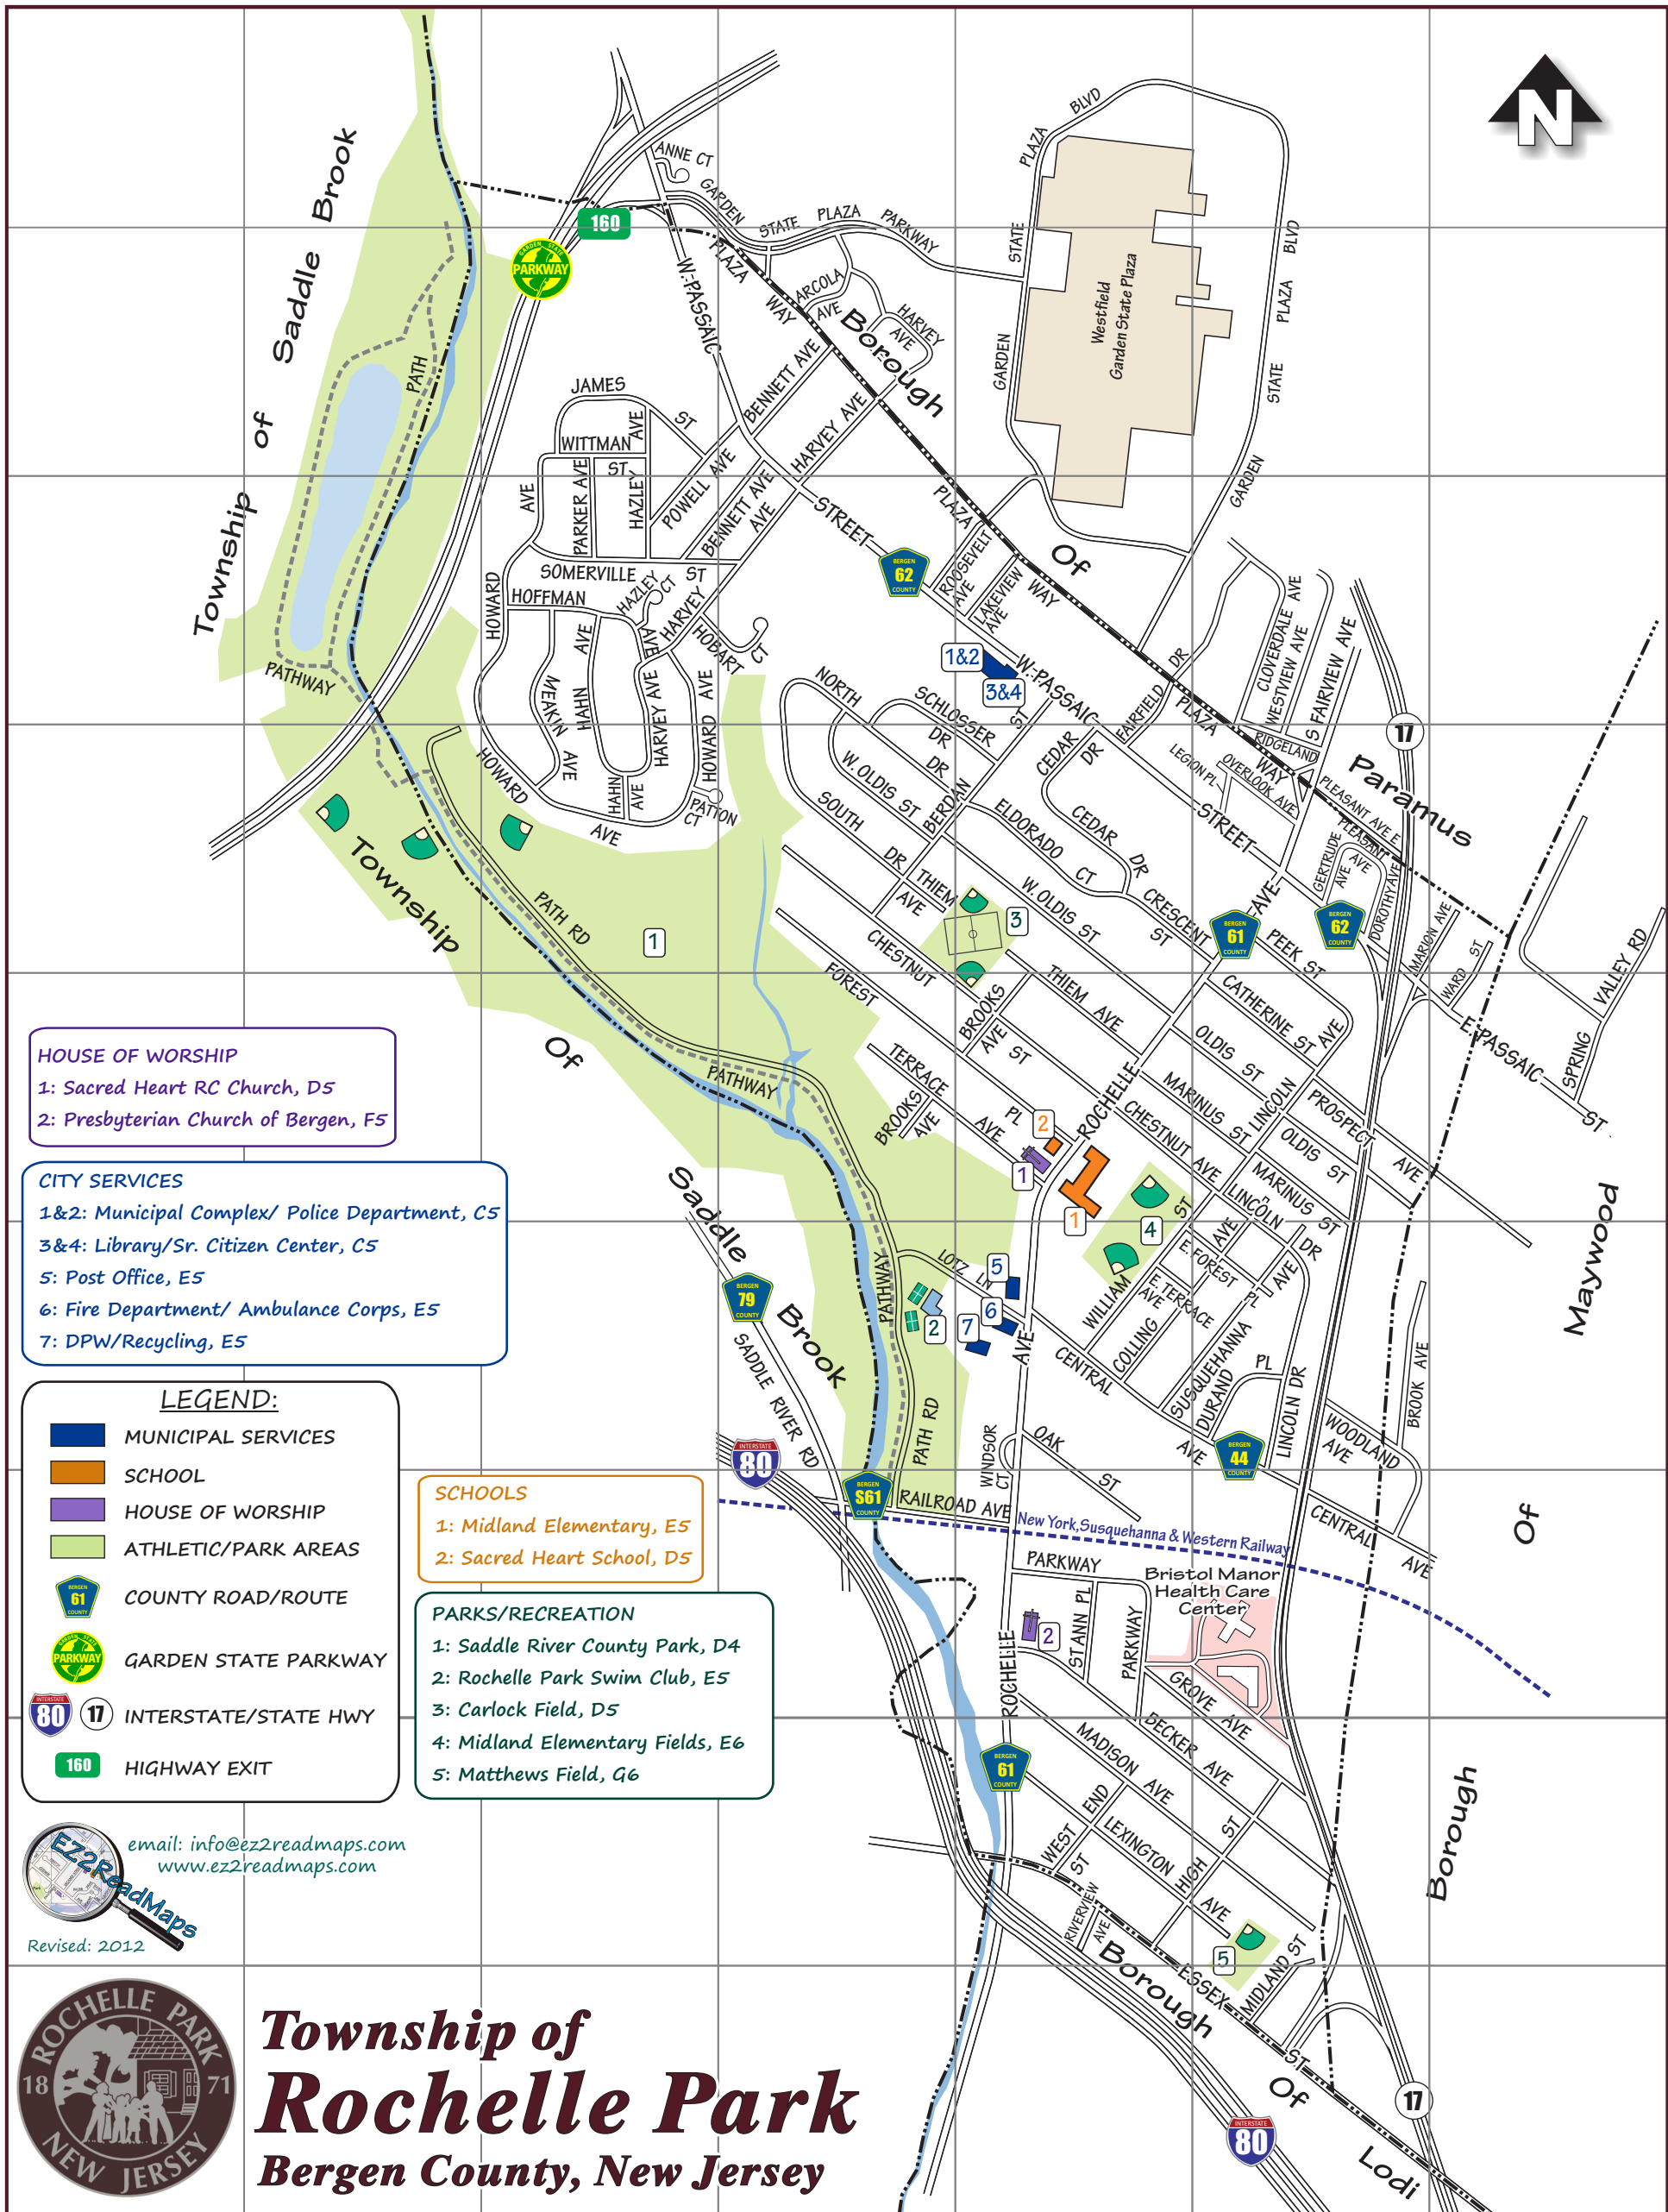

Street Number	Street Name
27	Bennett Ave
33	Brooks Ave
12	Chestnut Street
5	East Forest Place
23	Forest Place
10	Grove Avenue
11	Grove Avenue
13	Harvey Ave
12	Hoffman Ave
51	Howard Avenue
65	Howard Avenue
22	Lakeview Ave
92	Lexington Avenue
4	Lexington Avenue
11	Lincoln Drive
31	Lincoln Drive
30	Marinus street
71	Marinus Street
8	North Drive
60	North Drive
14	Parker Ave
86	Parkway
107	Parkway
40	Schlosser Drive
58	Schlosser Drive
43	Susquehanna Ave
17A	Susquehanna Ave
33	Terrace ave
21	Ward St
94	West Oldis
60	West Oldis
275	West Passaic Street

LEGEND:

- MUNICIPAL SERVICES
- SCHOOL
- HOUSE OF WORSHIP
- ATHLETIC/PARK AREAS
- COUNTY ROAD/ROUTE
- GARDEN STATE PARKWAY
- INTERSTATE/STATE HWY
- HIGHWAY EXIT

SCHOOLS
 1: Midland Elementary, E5
 2: Sacred Heart School, D5

PARKS/RECREATION
 1: Saddle River County Park, D4
 2: Rochelle Park Swim Club, E5
 3: Carlock Field, D5
 4: Midland Elementary Fields, E6
 5: Matthews Field, G6

email: info@ez2readmaps.com
 www.ez2readmaps.com
 Revised: 2012