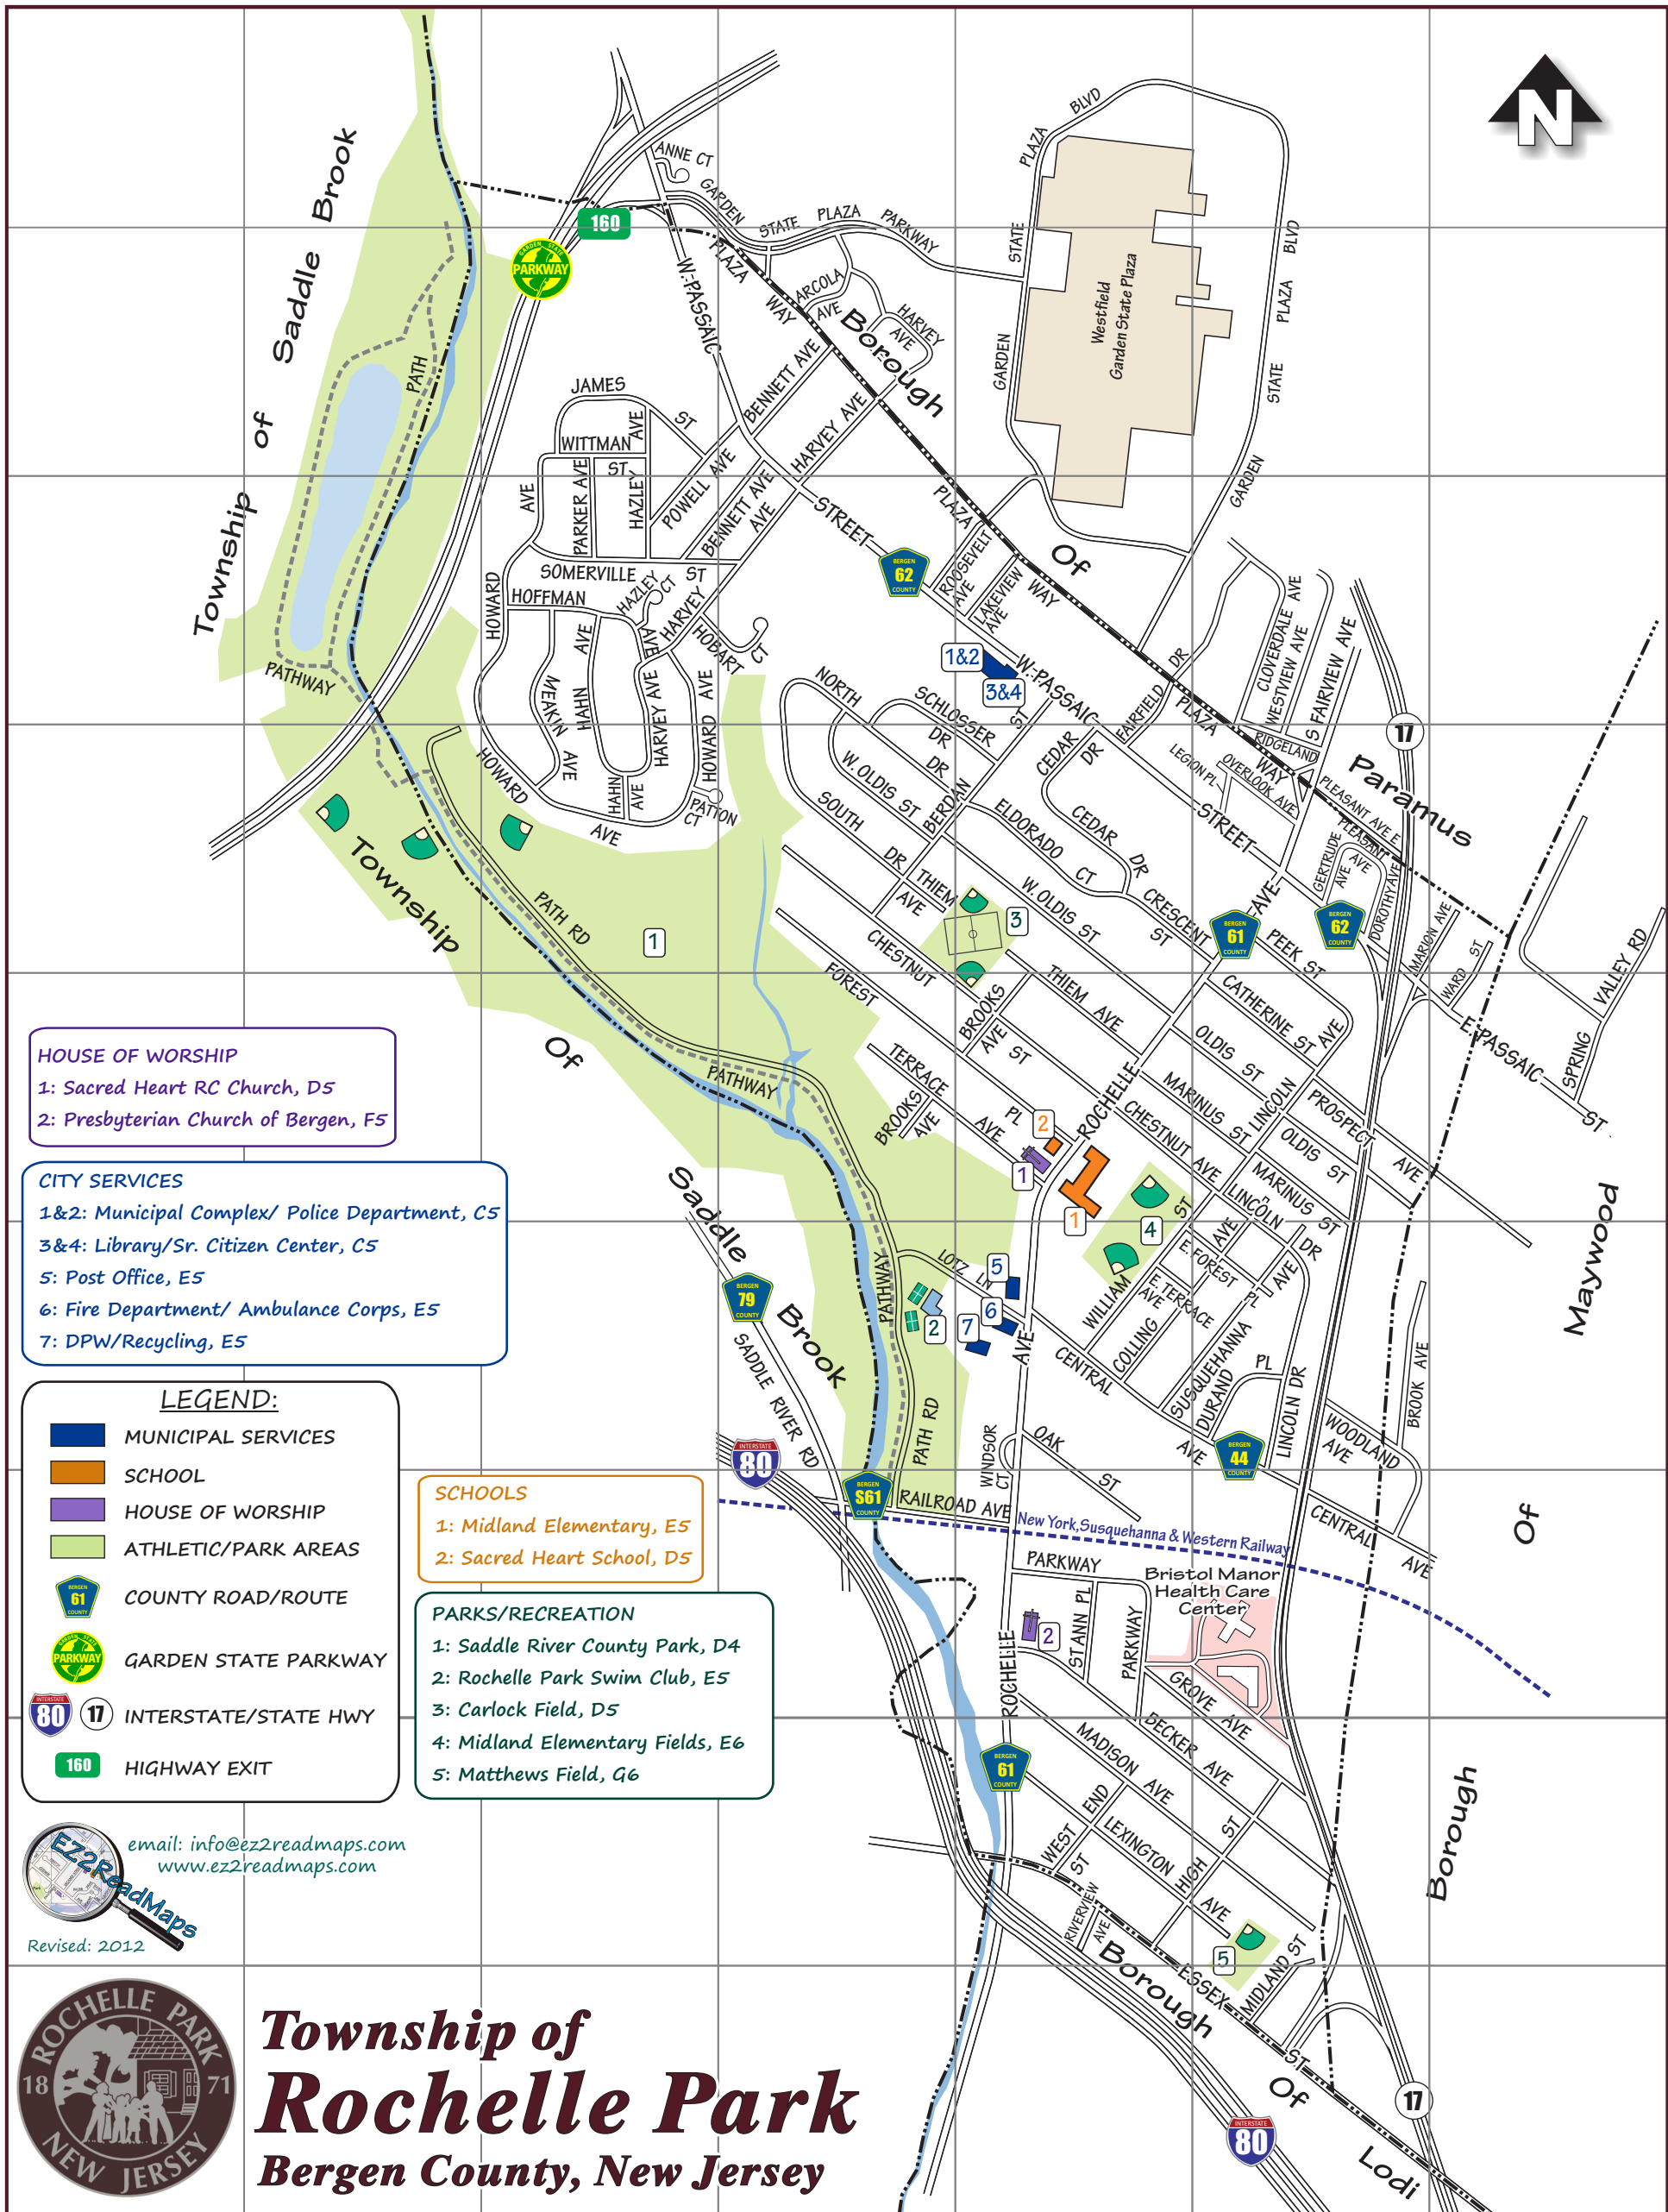

Street			Street	
27	Bennett		16	Harvey Ave
96	Berdan Street		51	Harvey Ave
43	Brooks Ave		218	Howard Ave
30	Brooks Ave.		105	James Street
14	Catherine St.		121	James Street
14	Catherine St.		92	Lexington Avenue
43	Cedar Drive		92	Lexington Avenue
76	Central Ave		92	Lexington Avenue
12	Chestnut Street		65	Madison Ave
12	Chestnut Street		13	Marion Ave
14	Chestnut Street		7	North Drive
18	Chestnut Street		8	North Drive
91	Chestnut Street		23	Oldis Street
95	Chestnut Street		14	Parker Avenue
135	Chestnut Street		22	Parkway
5	East Forest Place		85	Parkway
10	East Forest Place		86	Parkway
4	Eldorado court		108	Parkway
54	Forest Place		81	Parkway
55	Forest Place		396	Rochelle Ave
10	Grove ave		350	Rochelle Avenue
10	Grove ave		20	Susquehanna Ave
25	Hahn Ave		26	W. Passaic Street
7	Harvey Ave		11	West Oldis Street
			29	West Oldis Street
			153	West Oldis street

LEGEND:

- MUNICIPAL SERVICES
- SCHOOL
- HOUSE OF WORSHIP
- ATHLETIC/PARK AREAS
- COUNTY ROAD/ROUTE
- GARDEN STATE PARKWAY
- INTERSTATE/STATE HWY
- HIGHWAY EXIT

SCHOOLS
 1: Midland Elementary, E5
 2: Sacred Heart School, D5

PARKS/RECREATION
 1: Saddle River County Park, D4
 2: Rochelle Park Swim Club, E5
 3: Carlock Field, D5
 4: Midland Elementary Fields, E6
 5: Matthews Field, G6

email: info@ez2readmaps.com
www.ez2readmaps.com
 Revised: 2012