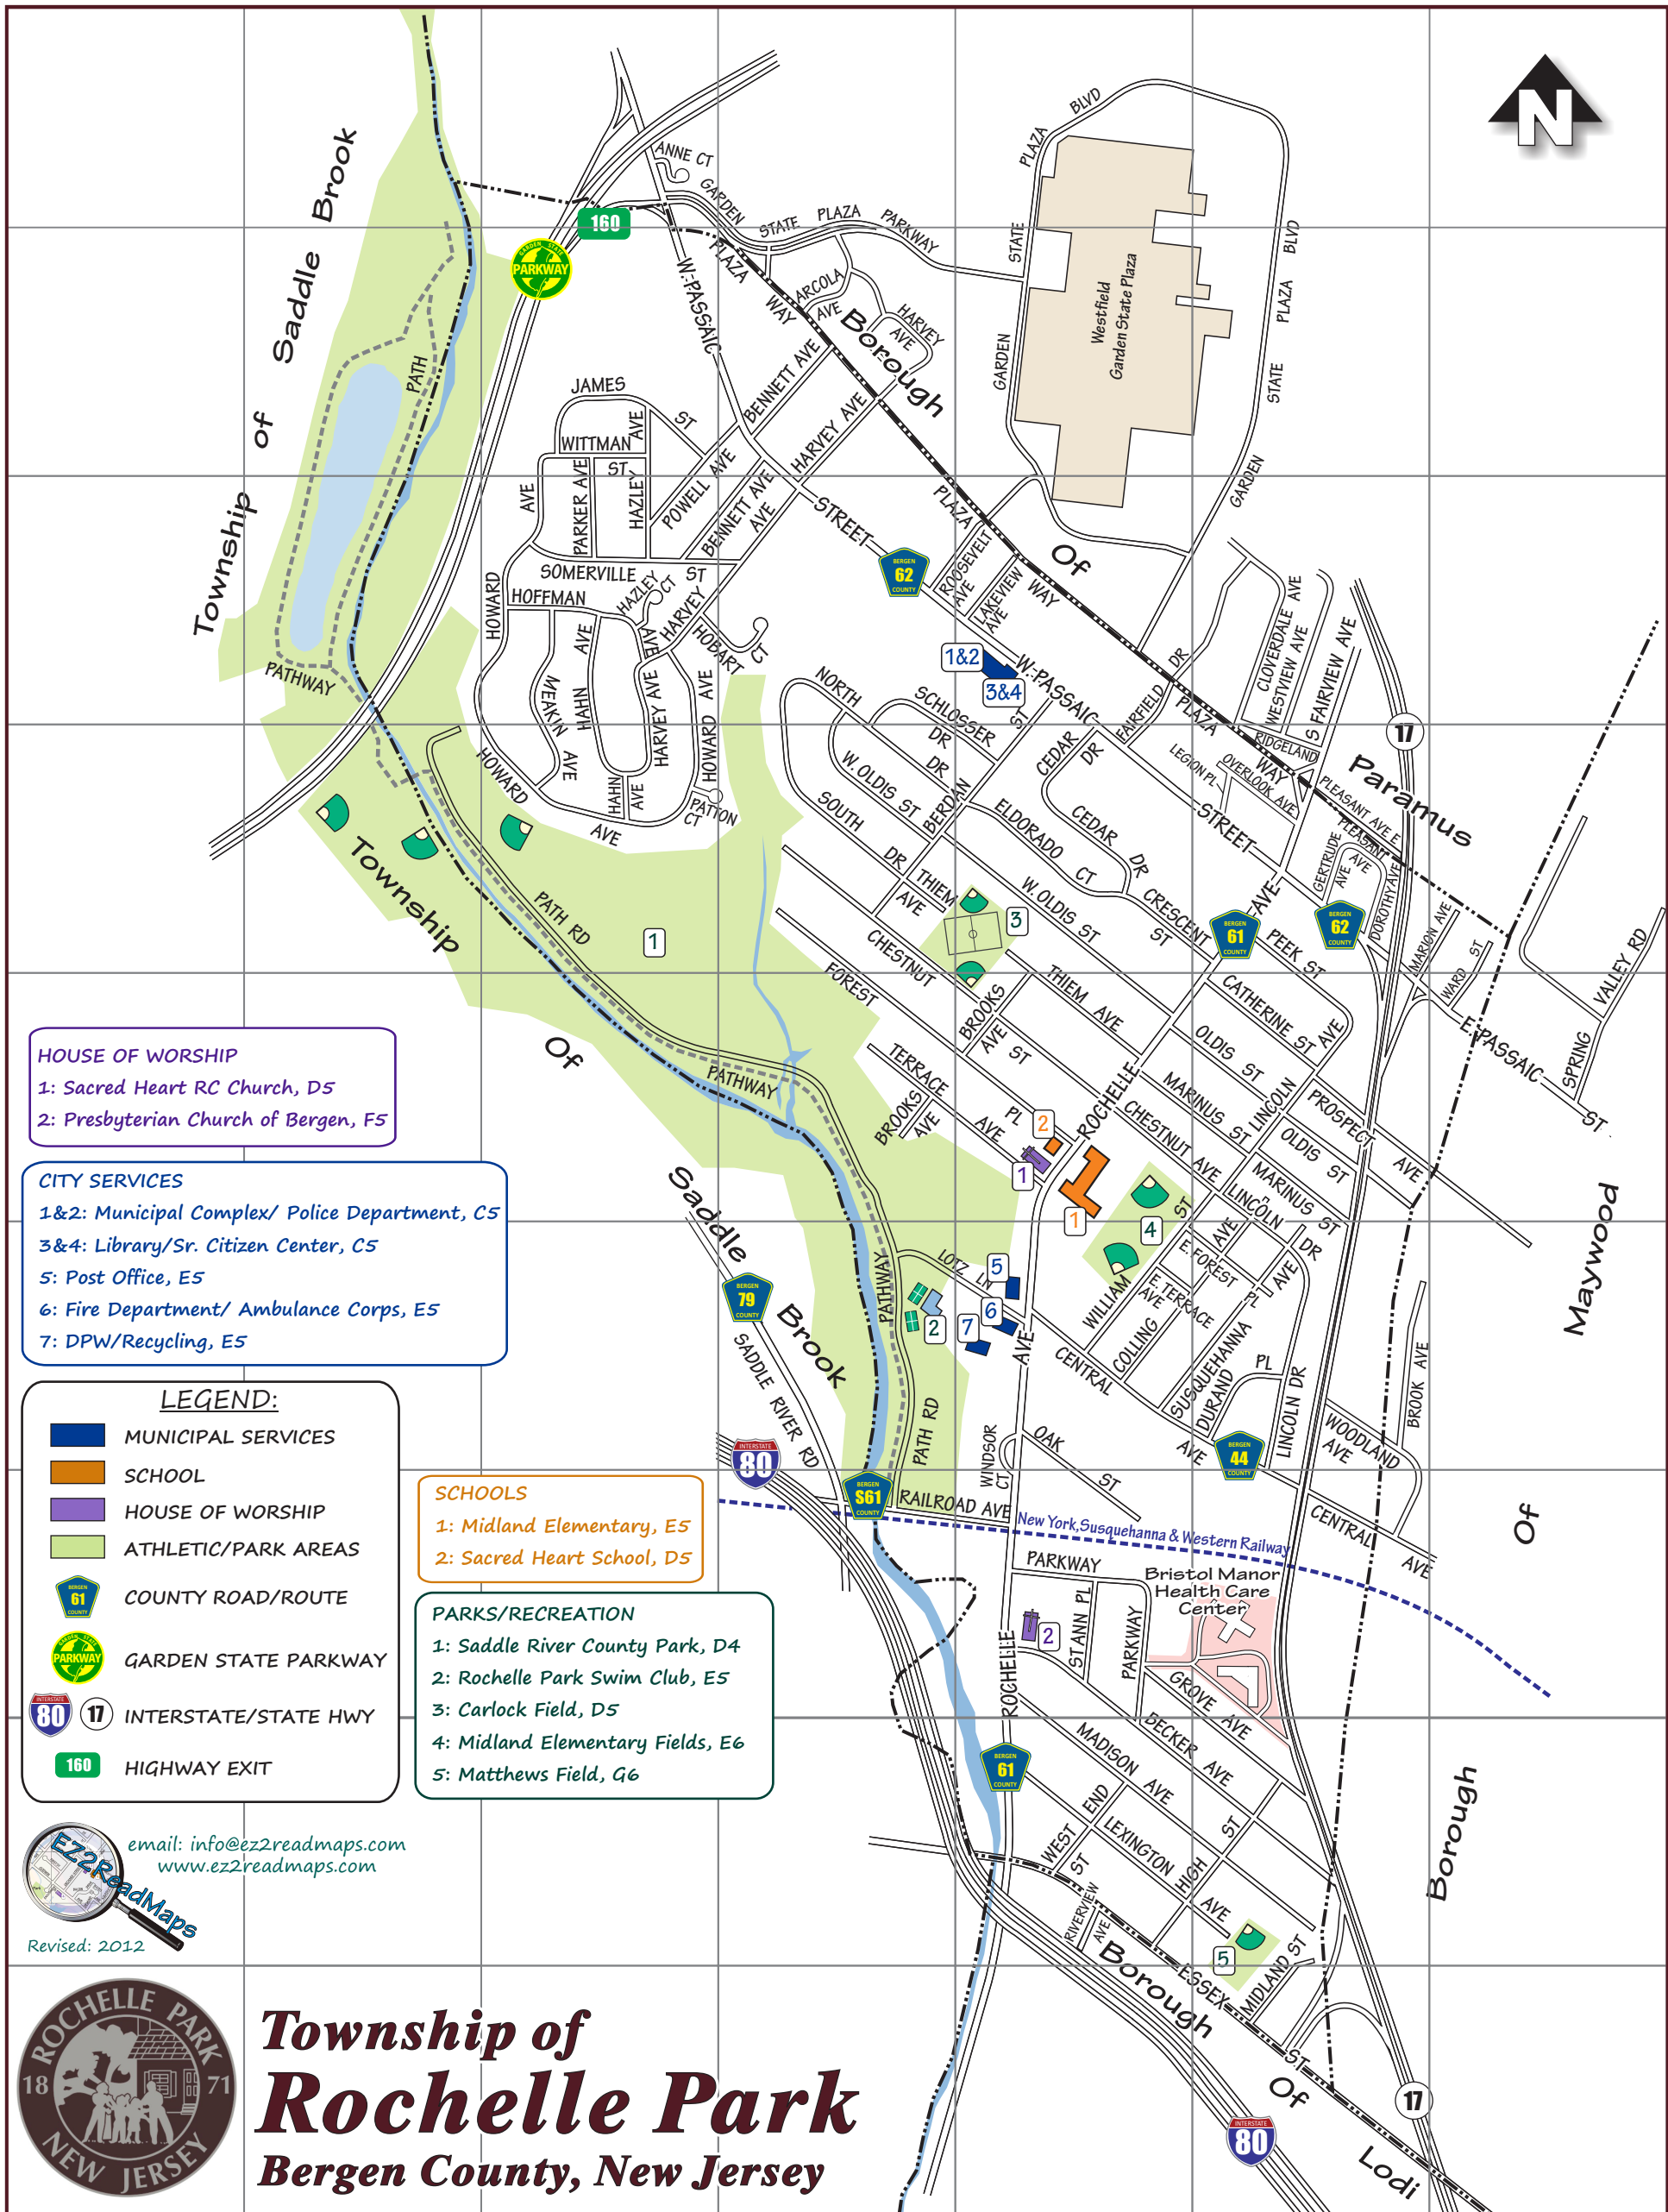

List of Garage Sale Participants

Street Number	Street Name
110	Becker Ave
118	Becker Ave
43	Brooks Ave
38	Cedar Drive
45	Chestnut Ave
99	Chestnut Ave
18	Chestnut St.
12	Chestnut Street
14	Chestnut street
35	Colling Ave
15	Crescent
22	Crescent
41	Crescent
10	Dorothy Ave
5	East Forest Place
10	Forest Place
10	Grove Ave
16	Harvey Ave
7	Harvey Ave.
129	Hazley Ave
1	Hazley Court
113	Howard Ave
218	Howard Ave
61	Howard Ave
105	James Street
31	Lakeview Ave
35	Lakeview Ave
31	Lincoln Drive
149	Madison Ave
75	Madison Ave
26	Marinus St
75	Marinus St
49	Meakin Ave
25	Oldis St
27	Oldis St
14	Parker Ave
42	Parkway
54	Parkway
26	Patton Ct

List of Garage Sale Participants

Street Number	Street Name
32	Patton Ct
10	Powell Ave
114	Rochelle Ave
11	Schlosser Drive
51	South Drive
75	South Drive
52	South Drive
81	West Oldis St
121	West Oldis St
153	West Oldis St
169	West Oldis St

LEGEND:

- MUNICIPAL SERVICES
- SCHOOL
- HOUSE OF WORSHIP
- ATHLETIC/PARK AREAS
- COUNTY ROAD/ROUTE
- GARDEN STATE PARKWAY
- INTERSTATE/STATE HWY
- HIGHWAY EXIT

SCHOOLS
 1: Midland Elementary, E5
 2: Sacred Heart School, D5

PARKS/RECREATION
 1: Saddle River County Park, D4
 2: Rochelle Park Swim Club, E5
 3: Carlock Field, D5
 4: Midland Elementary Fields, E6
 5: Matthews Field, G6

email: info@ez2readmaps.com
 www.ez2readmaps.com
 Revised: 2012