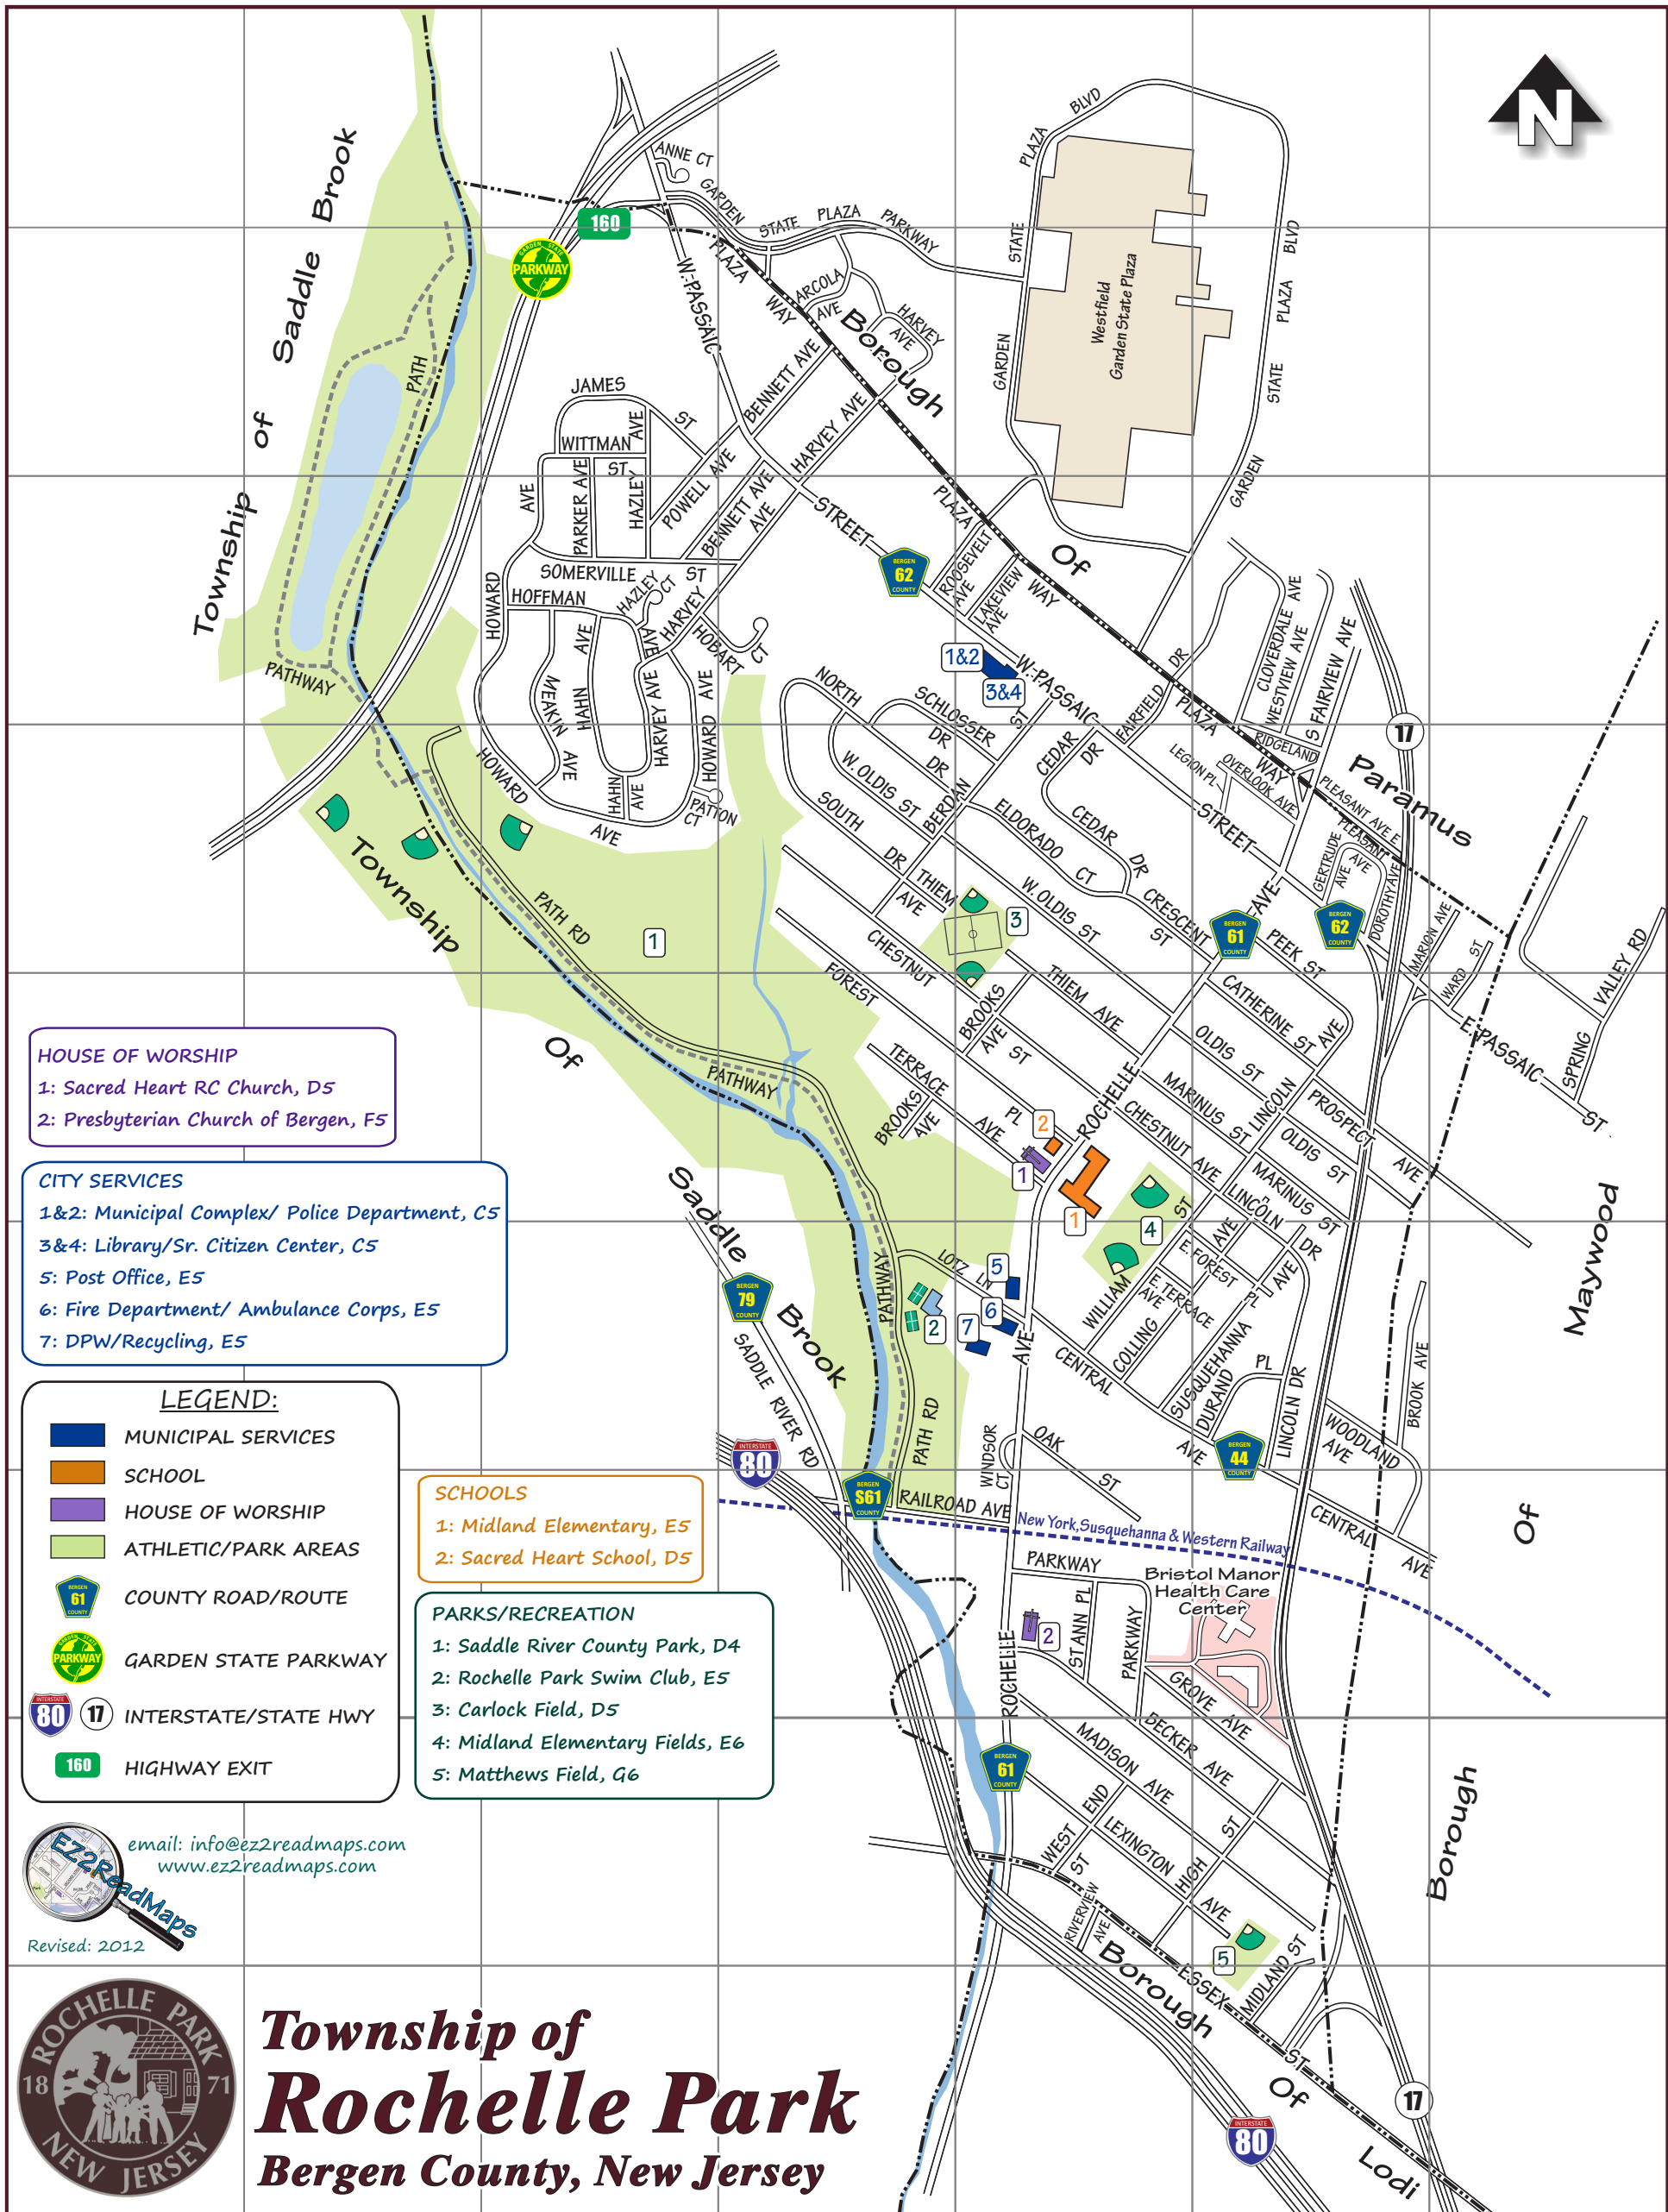

Street Number	Street Name	Street Number	Street Name
110	Becker Ave	128	Hazley Ave
118	Becker Ave	10	Howard Ave
35	Berdan Street	41	Howard Ave
49	Berdan Street	45	Howard Ave
43	Brooks Ave	65	Howard Ave
49	Catherine Street	101	James Street
13	Cedar Drive	22	Lakeview Ave
71	Central Ave	110	Madison Ave
95	Central Ave	30	Marinus Street
66	Chestnut Ave	71	Marinus Street
54	Colling Ave	26	Meakin Ave
57	Collins Ave	8	North Drive
22	Crescent	43	Oak Street
32	Forest Place	25	Oldis Street
55	Forest Place	27	Oldis Street
127	Forest Place	85	Parkway
10	Grove Ave	86	Parkway
71	Grove Ave	97	Rochelle Ave
7	Harvey Ave	372	Rochelle Ave
9	Harvey Ave	5	Somerville Street
12	Harvey Ave	113	W Oldis Street
13	Harvey Ave	165	W Oldis Street
16	Harvey Ave	235	W Passaic Street
6	Hazley Court	9	Ward Street
		85	William Street

**LEGEND:**

- MUNICIPAL SERVICES
- SCHOOL
- HOUSE OF WORSHIP
- ATHLETIC/PARK AREAS
- COUNTY ROAD/ROUTE
- GARDEN STATE PARKWAY
- INTERSTATE/STATE HWY
- HIGHWAY EXIT

**SCHOOLS**  
 1: Midland Elementary, E5  
 2: Sacred Heart School, D5

**PARKS/RECREATION**  
 1: Saddle River County Park, D4  
 2: Rochelle Park Swim Club, E5  
 3: Carlock Field, D5  
 4: Midland Elementary Fields, E6  
 5: Matthews Field, G6

email: info@ez2readmaps.com  
 www.ez2readmaps.com  
 Revised: 2012